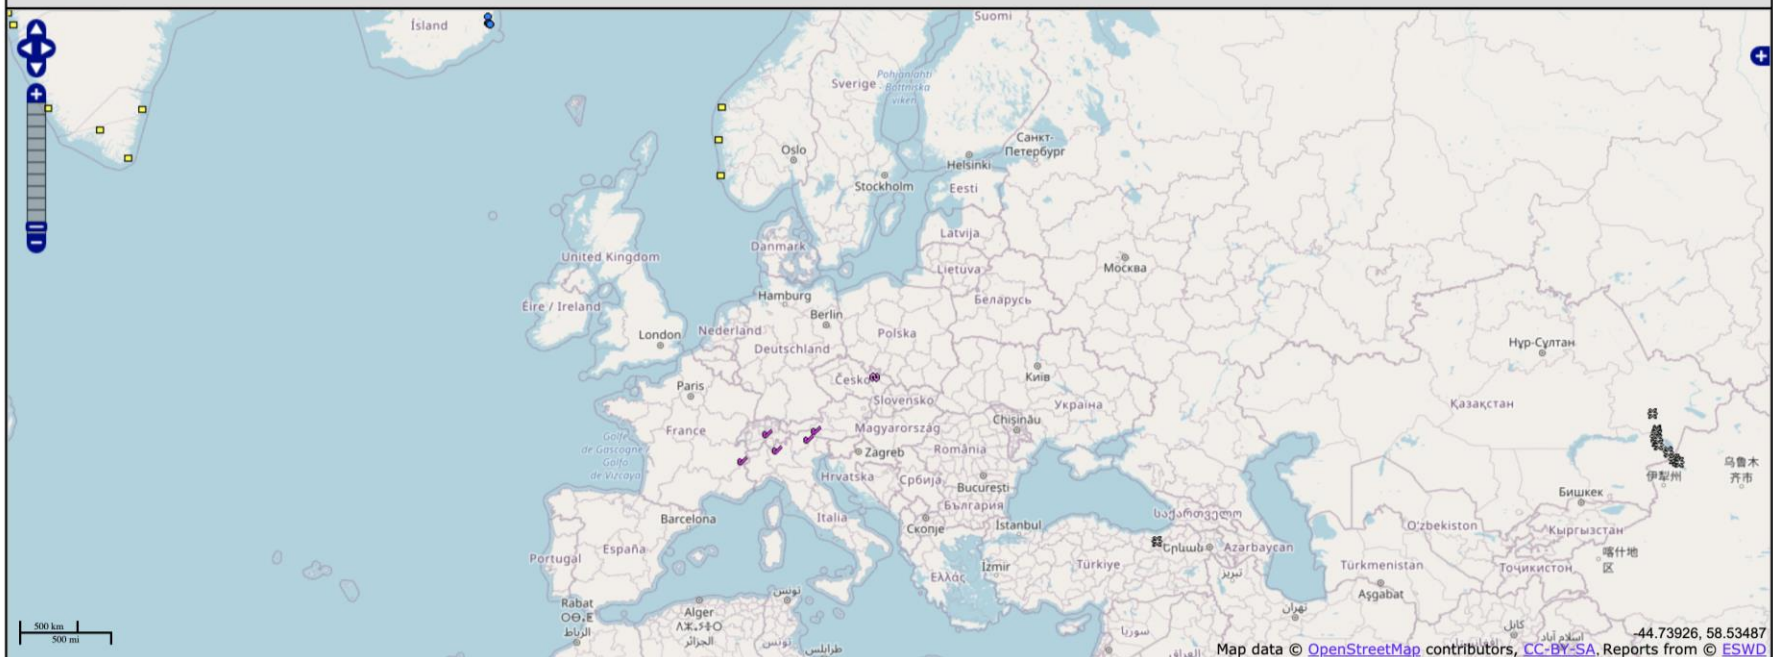

number of selected reports: 80
Only the first 25 selected events are shown in the table
Dynamic map [Static Map](#)

▼ tornado ◻ severe wind ▲ large hail ● heavy rain
▼ funnel cloud ▼ gustnado ▼ lesser whirlwind
■ heavy snowfall/snowstorm ● ice accumulation ▲ avalanche ⚡ damaging lightning
[DEFINITIONS](#)